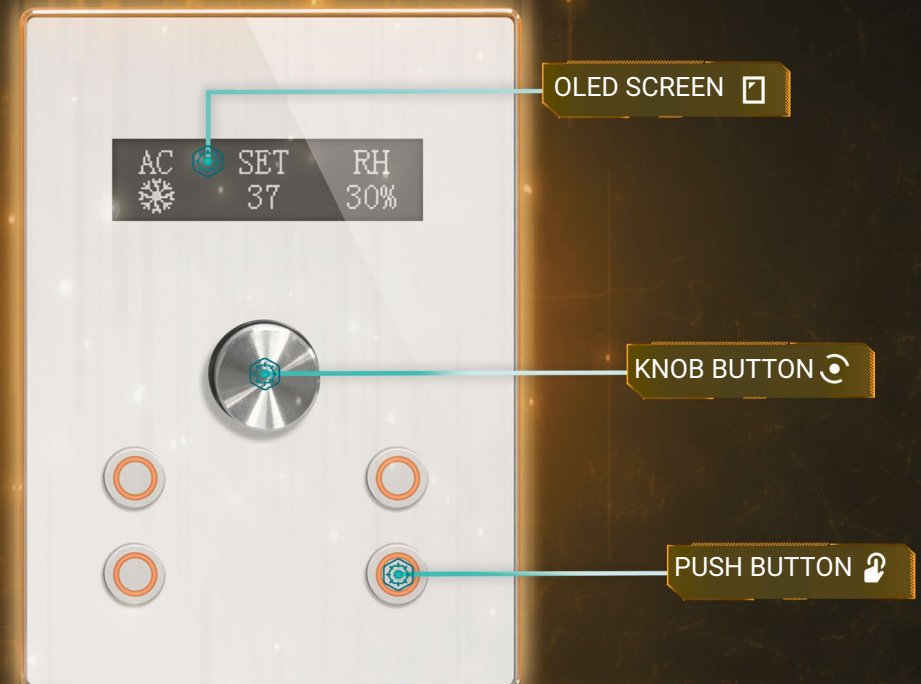

New Old-but-Gold Switches

IO SERIES

SERIES

TIIS

CONTROL EVERYTHING

When it comes to home automation, multi-functional switches should be high on your list, as they not only make your house more convenient but also safer. **TIS Automation Group** has launched a new line of wall switches with integrated capabilities for managing lights, temperature, moods, etc. Among them is the wall-mounted **IO Series**, which is suitable for home and hotel room installation.

This keypad-equipped series lets you control an entire house quite easily, whether you are at the office, on vacation, or in bed for the night. We recommend the TIS IO series because it has a nice design and is easy to use and compatible with any lighting load. This panel lets you convert your room to a smart space while still allowing you to control it the old-fashioned way if you want.

Now, let's see what comes with this smart package:

IO Thermostat with 4 Gang:

This is a wall thermostat with an OLED screen and a rotating knob for managing room temperature, fan speed, and floor heating. It also allows for lights, moods, and shade control through four push buttons.

IO 8G:

This product can be mounted horizontally or vertically in any hotel or residential project for the ultimate control over lights, moods, climate, etc.

IO Outdoor Hotel Panel:

You can level up your hotel rooms with this solution featuring MUR/DND buttons and room number display. If you program it, guests can use its RF readers and access control functions, too.